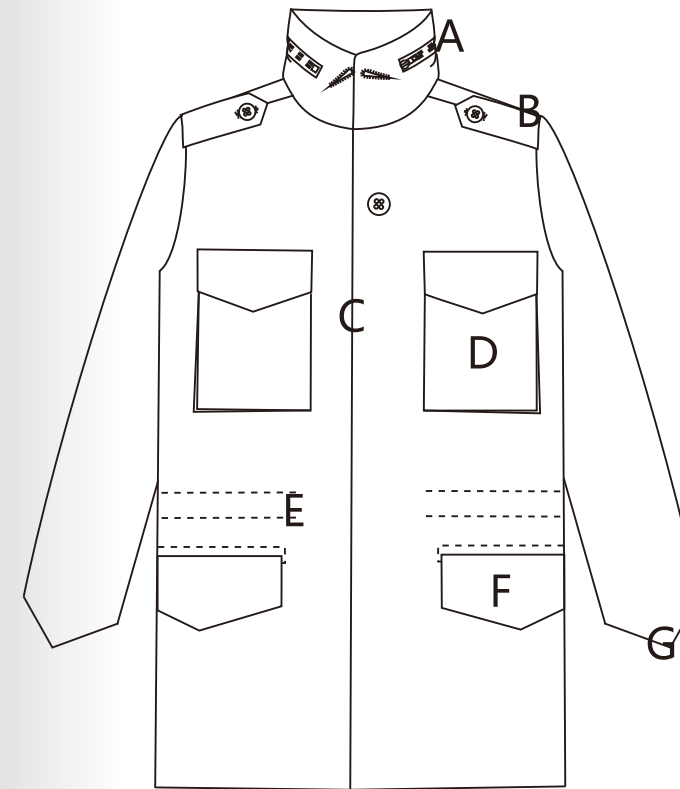

M65 Description