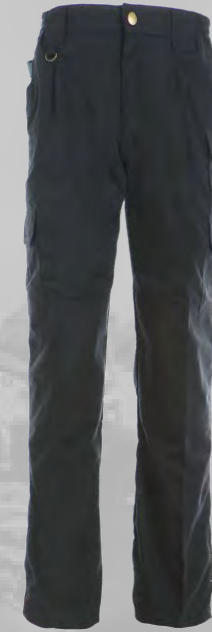

Tri-color Desert Camo

Black

Olive Green

Army Green

Khaki

Tactical Pants

Black

Black