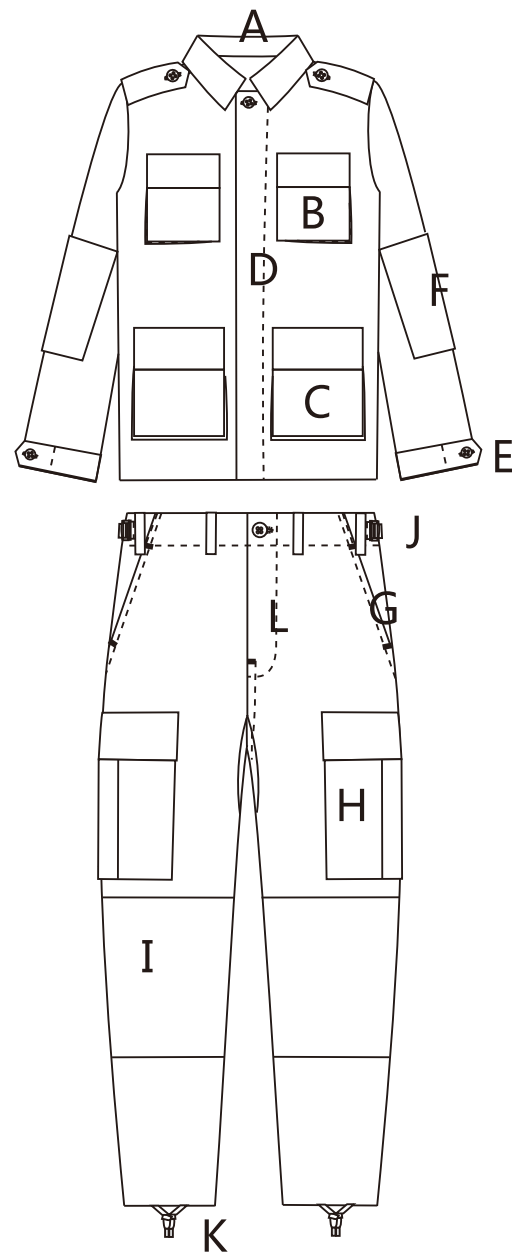

FA033
Wasteland Python Camo

FA034
Italian Camo

FA004-2
Universal Camo

FA043
4 Color Marine Camo

BDU Description

- A. Turn Down Collar
- B. Chest Pocket
- C. Lower pocket
- D. Button Fly
- E. Adjustable Cuff with Button
- F. Reinforced elbow part
- G. Tilted pocket
- H. Storage Pocket
- I. Reinforced Knee part
- J. Button Fly
- K. Drawstring