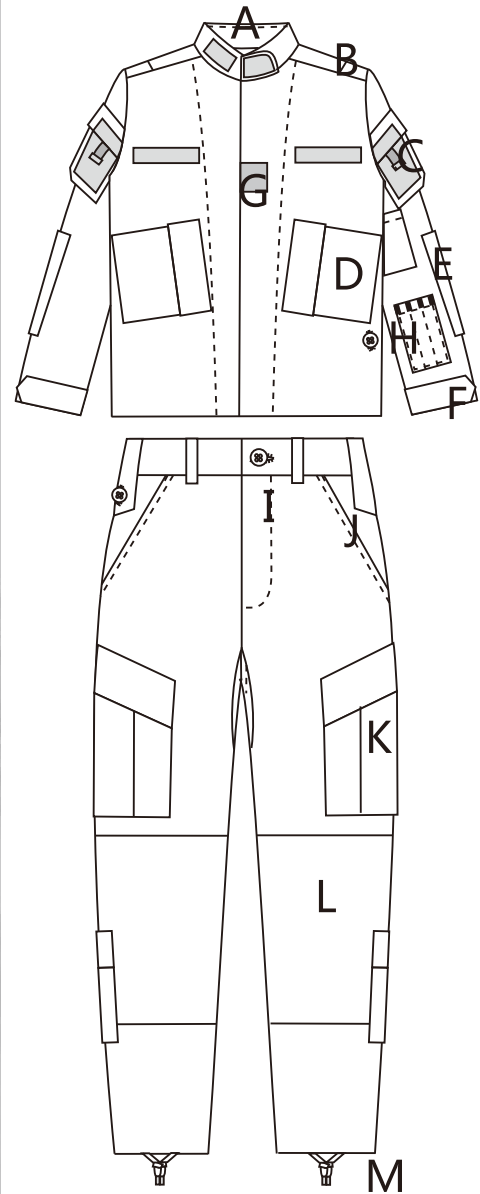

ACU Description

- A. Mandarin Collar
- B. Shoulder epaulette
- C. upper-arm pockets with hook and loop closure
- D. tilted chest pockets with hook and loop closure
- E. External opening for elbow pads
- F. Adjustable hook and loop fastener at sleeve cuff
- G. Covered two-way zipper front
- H. 3-slot pen pocket on left sleeve
- I. Button fly
- J. tilted cargo pockets with hook and loop closure
- K. shin-high cargo pockets with hook and loop closure
- L. External opening for knee pads
- M. Durable drawstring leg closures