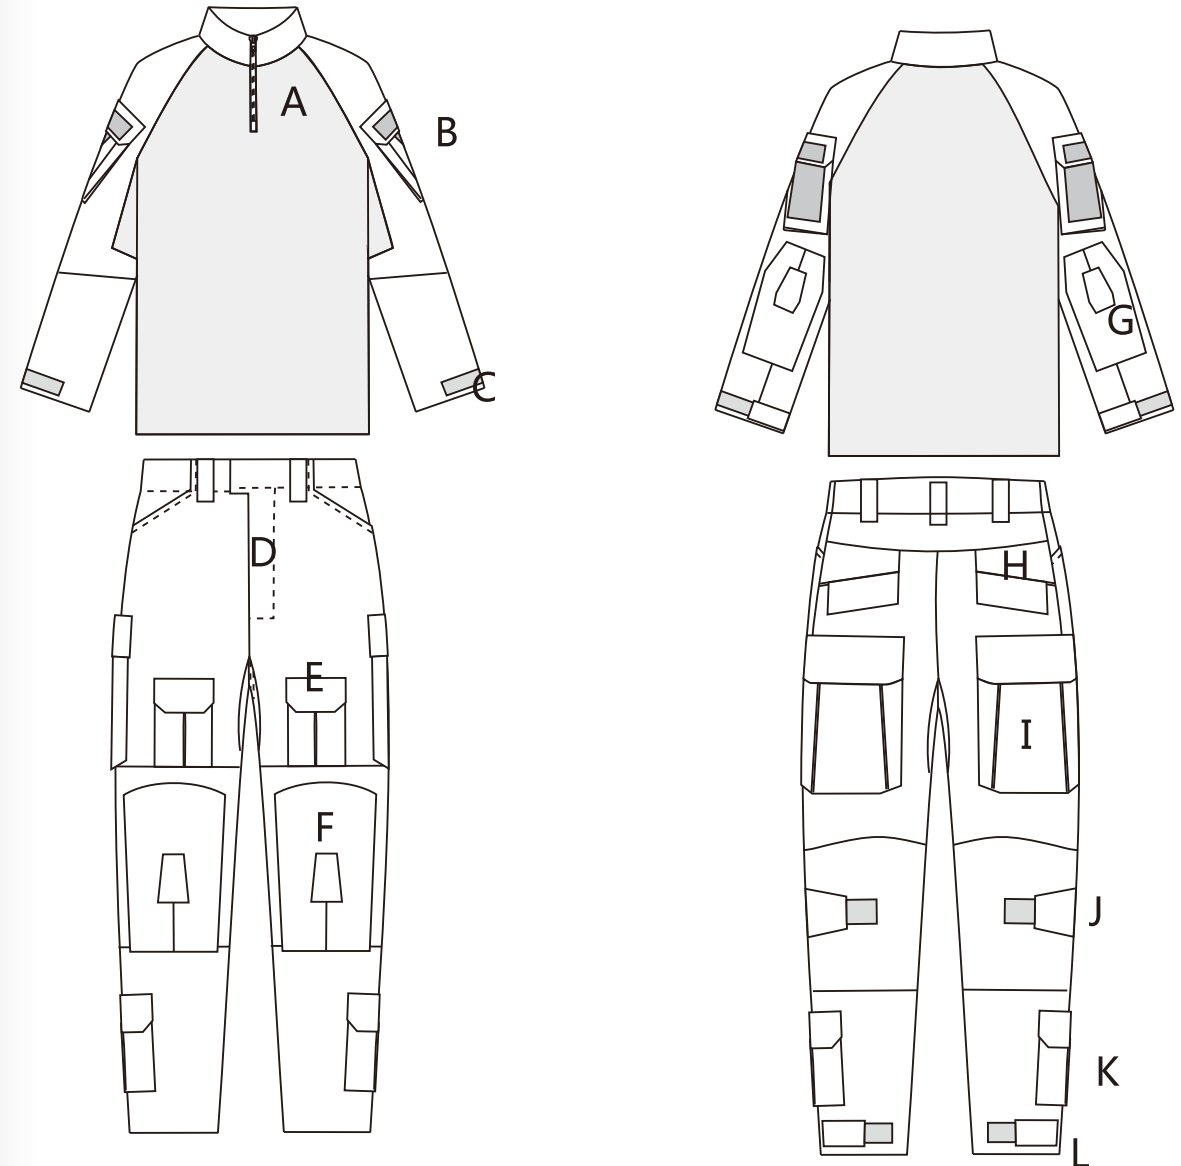

Frog Suit Description

A. Zipper closure

B. Arm pocket with loop for patch

C. Hook and loop sleeve cuff

D. Zipper fly

E. pocket with flap

F. External for knee pad

G. External for elbow pad

H. seat pocket with flap

I. Big seat pocket with flap

J. Hook and loop fastener

K. Shin pocket

L. Hook and loop leg cuff