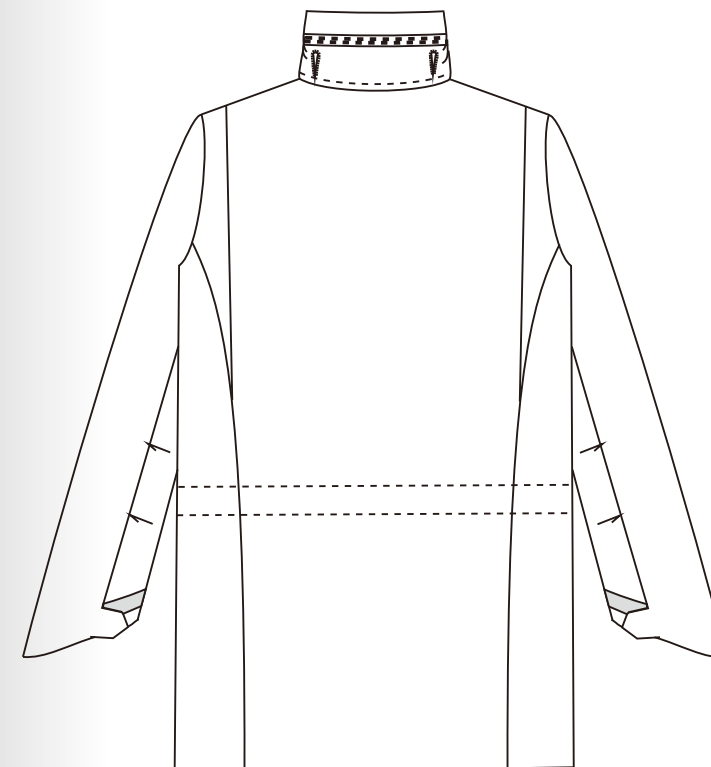

A. concealed hood

B. Shoulder epaulette

C. Brass zipper & Snap-up storm flap

D. Chest Pocket

E. Waist drawstring

F. Bottom snap-up pocket

G. Hook and Loop cuff